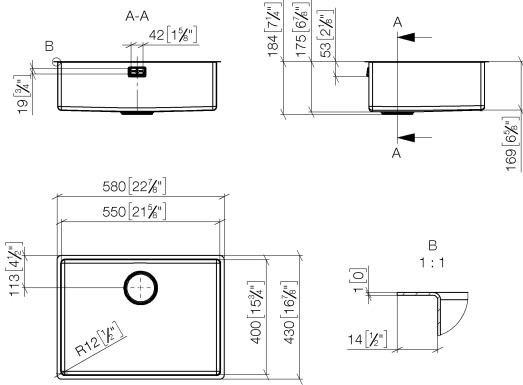

### Required miscellaneous

---

**Pop-up waste and overflow with knob - Stainless Steel** 10 405 003-85

- 3½" strainer waste valve

**Single sink - Stainless Steel**

38 550 003

mm [inches]  
M 1:10

**Single sink - Stainless Steel**

38 550 003

**Spare parts list**

No.	Item Number	Name	Quantity used	Delivery time
1	10 410 003-85	Pop-up waste and overflow with electronic control - Stainless Steel	1	2
2	10 400 003-85	Pop-up waste and overflow closable by hand - Stainless Steel	1	2
3	10 405 003-85	Pop-up waste and overflow with knob - Stainless Steel	1	2