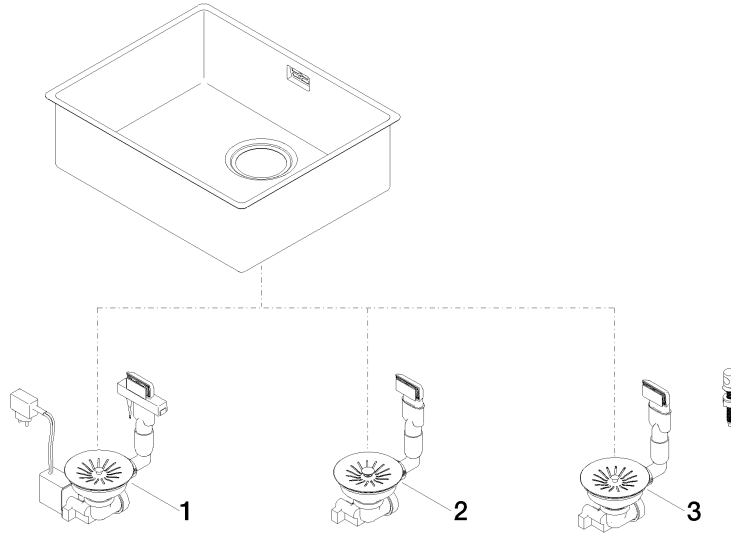

### Required miscellaneous

---

**Pop-up waste and overflow with knob - Stainless Steel** 10 405 003-85

- 3½" strainer waste valve

**Single sink - Stainless Steel**

38 550 003

mm [inches]  
M 1:10

**Single sink - Stainless Steel**

38 550 003

**Spare parts list**

No.	Item Number	Name	Quantity used	Delivery time
1	10 410 003-85	Pop-up waste and overflow with electronic control - Stainless Steel	1	2
2	10 400 003-85	Pop-up waste and overflow closable by hand - Stainless Steel	1	2
3	10 405 003-85	Pop-up waste and overflow with knob - Stainless Steel	1	2